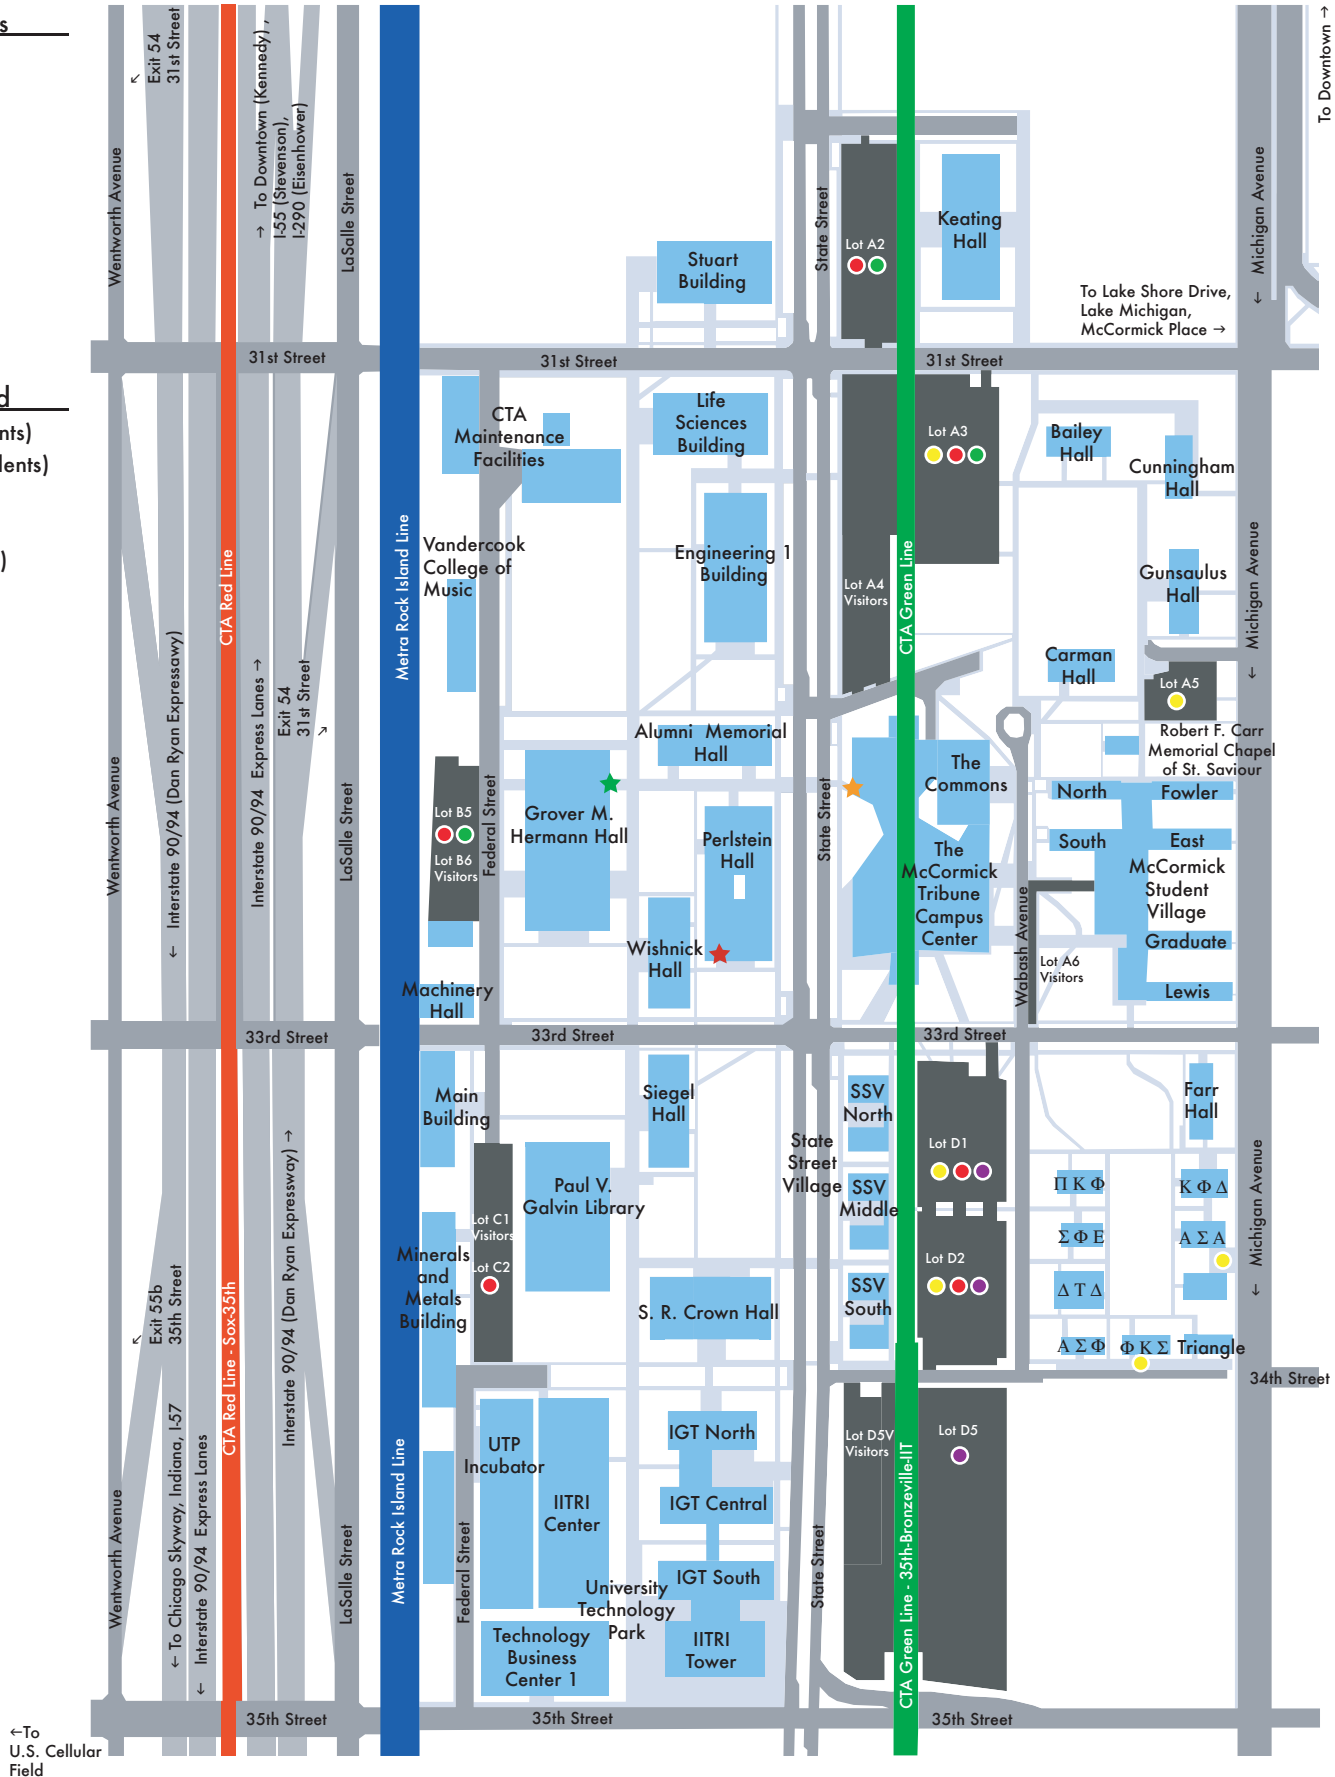

Campus Map

Event Check-in Locations

- ★ Office of Admission
Perlstein 101
- ★ Hermann Hall
Expo
- ★ The McCormick Tribune
Campus Center (MTCC)
Welcome Center

Permit Parking Legend

- Yellow (Resident Students)
- Green (Commuter Students)
- Red (Faculty & Staff)
- Purple (IITRI)
(visitors lots as marked)

ILLINOIS INSTITUTE OF TECHNOLOGY

OFFICE OF ADMISSION • PERLSTEIN 101 • 10 WEST 33RD STREET • CHICAGO, ILLINOIS 60616 • 312.567.3025